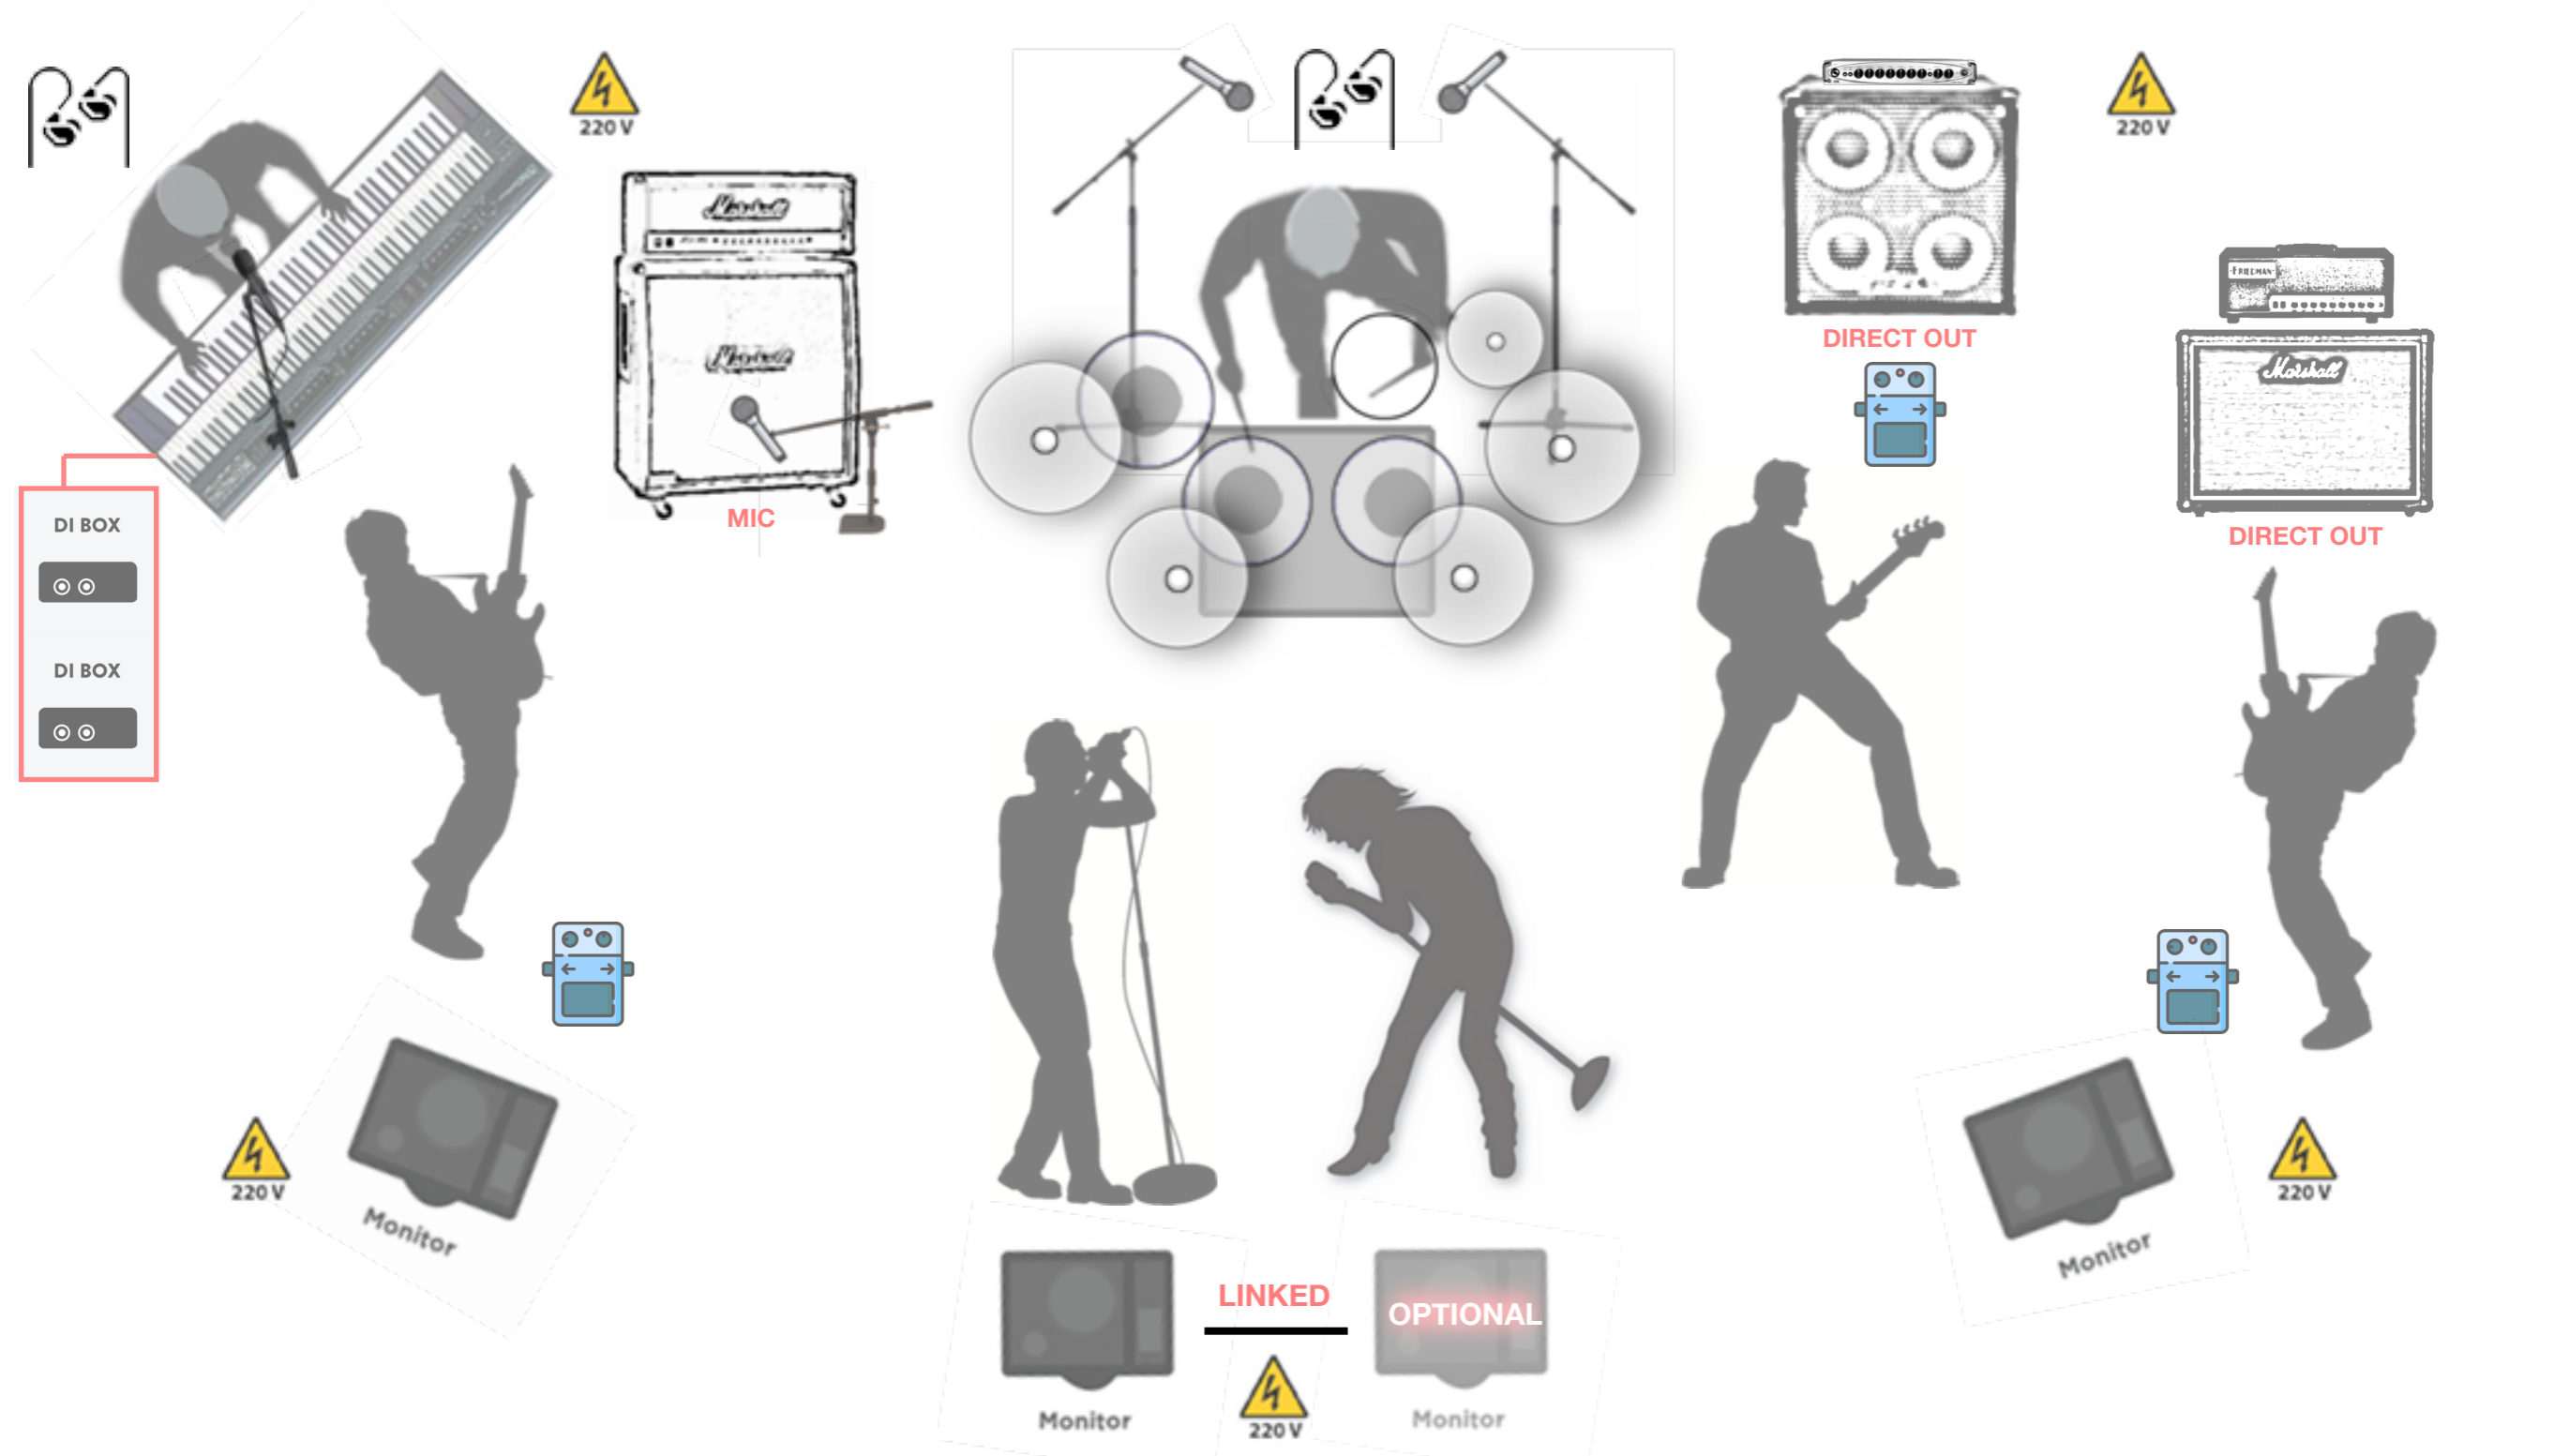

APPALOOSA STAGE PLAN

www.appaloosa-band.it

CH 1 - 8 DRUMS (KICK - SNARE - HITHAT - TOM1 - TOM2 - FTOM - PAN1 - PAN2)

CH 9 GUITAR LEFT

CH 12 VOICE MALE

CH 15 KEYBOARD UP (DI)

CH 10 GUITAR RIGHT

CH 13 VOICE FEMALE

CH 16 KEYBOARD DOWN (DI)

CH 11 BASS

CH 14 VOICE KEYBOARDS

3 / 4 MONITORS - 2 IN EAR MONITORS

220V 50Hz AC OUTLETS